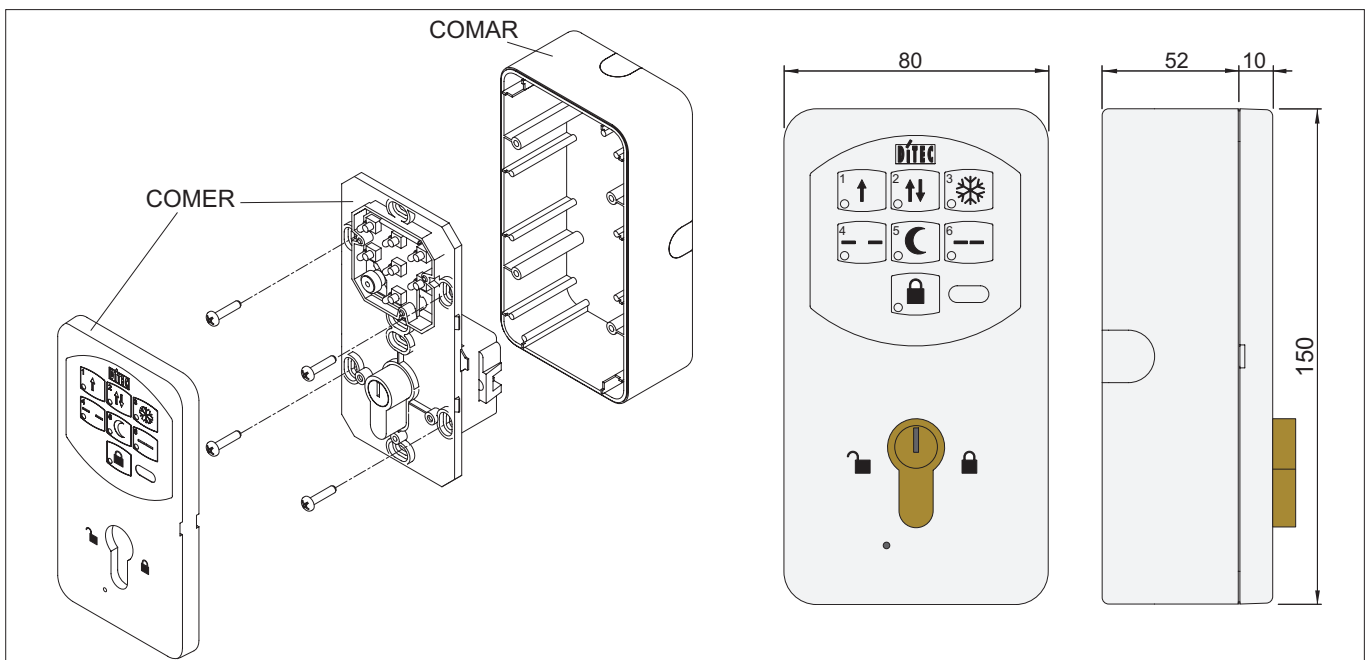

GENERIC APPLICATION

DITEC S.p.A.
Via Mons. Banfi, 3 - 21042 Caronno Pertusella (VA) - ITALY
Tel. +39 02 963911 - Fax +39 02 9650314
www.ditec.it - ditec@ditecva.com

ISO 9001
Cert. n° 0957