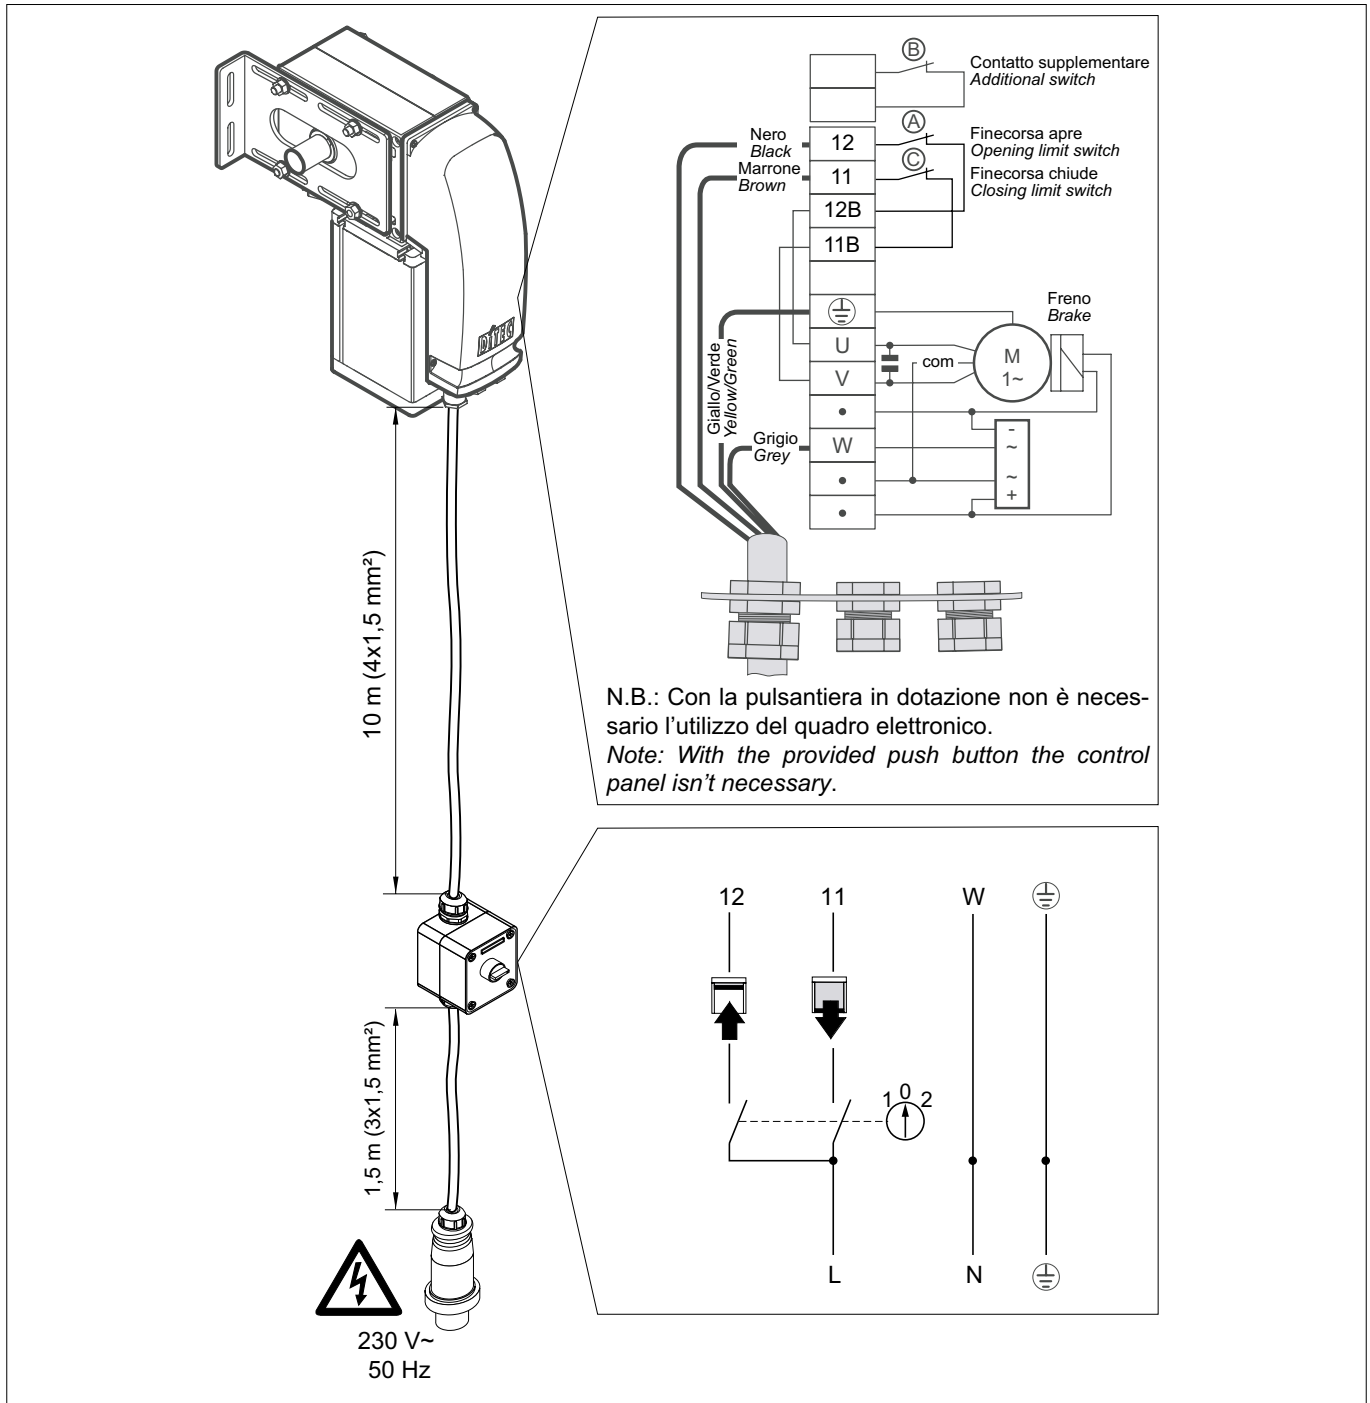

AUTOMATIC ENTRANCE SPECIALISTS

Dod14PS

IP1857
rev. 2005-11-15

Attuatore a uomo
presente per porta
sezionale

Hold to run
control for
sectional door

DITEC S.p.A.
Via Mons. Banfi, 3 - 21042 Caronno Pertusella (VA) - ITALY
Tel. +39 02 963911 - Fax +39 02 9650314
www.ditec.it - ditec@ditecva.com